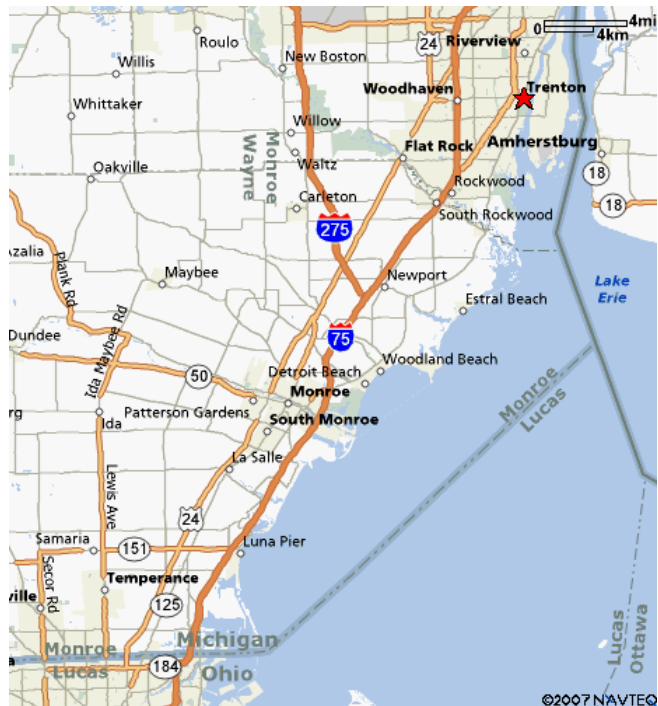

Cabela's MWC Detroit River Maps

Elizabeth Park

Elizabeth Park

Detroit River

Lake Erie

Rules Meeting – Cabela’s in Dundee

Rules Meeting Location at Cabela’s in Dundee