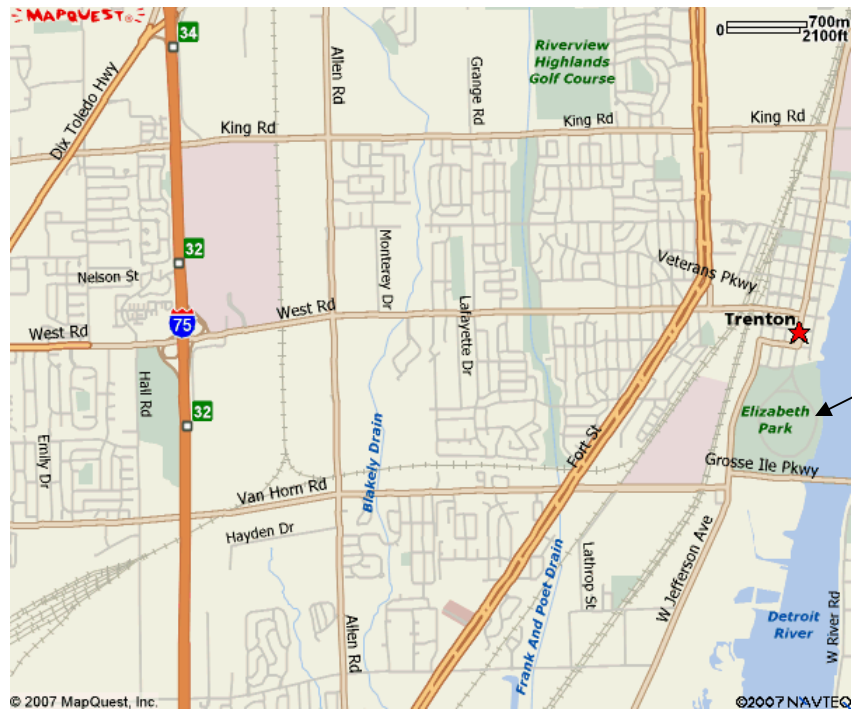

Cabela's MWC Detroit River Maps

Elizabeth Park

Elizabeth Park

Detroit River

Lake Erie

Rules Meeting – Cabela’s in Dundee

Rules Meeting Location at Cabela’s in Dundee