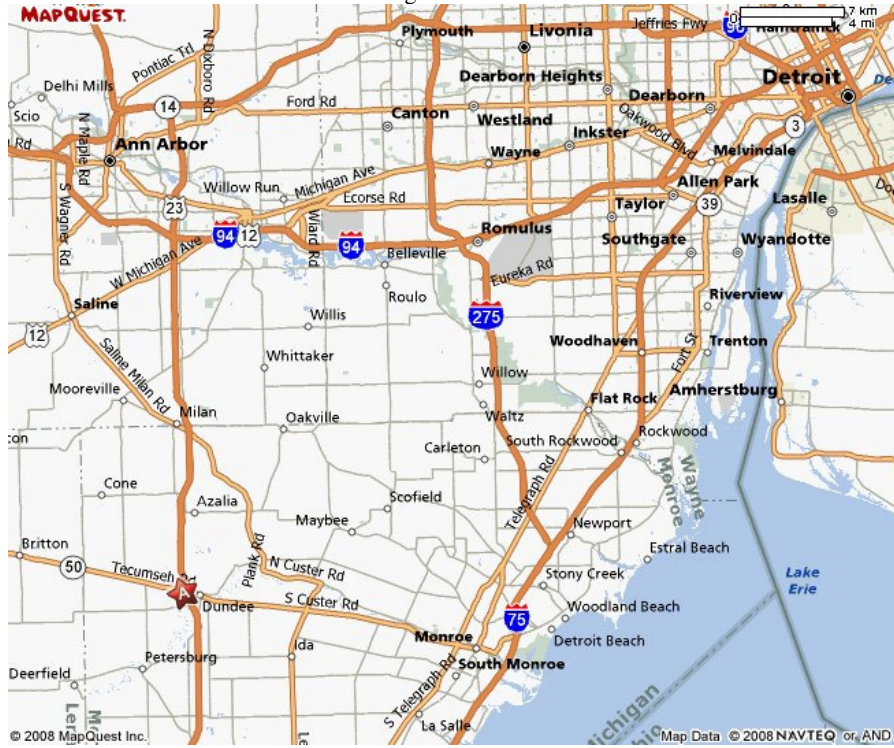

Cabela's MWC Detroit River Maps

Elizabeth Park

Elizabeth Park

Detroit River

Lake Erie

Rules Meeting – Cabela’s in Dundee

Rules Meeting Location at Cabela’s in Dundee